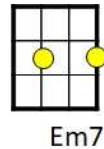

# Spooky Medley

Classics IV / Atlanta Rhythm Section/Dusty Springfield

1	&	2	&	3	&	4	&
	Π		Π	V			
1	&	2	&	3	&	4	&
	Π	V		V			

Intro: ||: **Am7** | **D13** :||  
*Bah bah bah bah bah bah*

Youtube (Dusty Springfield): <https://youtu.be/f7QzxYAjgNc>  
 percussion: use guiro

**Am7** **D13** **Am7 D13**  
 In the cool of the evening when everything is gettin' kind of groovy (*bah bah etc*)  
**Am7** **D13** **Am7 D13**  
 I call you up and ask you if you'd like to go with me and see a movie (*bah bah etc*)  
**Am7**  
 First you say no, you've got some plans for the night  
**D13 stop D#dim7 / / / stop**  
 And then you stop and say all right  
**Am7** **D13** **Am7 Em7**  
 Love is kinda crazy with a spooky little girl like you (*bah bah bah, bah bah*)

**Dm** **|Gm**  
You know that gypsy with the gold-capped tooth

**F** **|F** **Dm** **|**  
She's got a pad down on Thirty-Fourth and Vine  
*Serve it up*

**Gm** **A** **Dm** **|**  
Sellin' little bottles of Love Potion Number Nine  
*Break it down*

**|Bm |Bm |F#|F# |Bm**  
Poison iv-y-y, poison iv-y-y, late at night while you're sleepin'  
**|Em |D |A7 //////////////**  
Poison ivy comes a-creepin' a-rou-ou-ou-ound

**D stop** **|D C D |D stop** **|D C D**  
She's pretty as a daisy, but look out man she's crazy  
**D stop** **|D C D |D sprong** **|Bm sprong**  
She'll really do you in, if you let her get under your skin