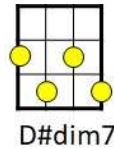

# Spooky Medley

Classics IV / Atlanta Rhythm Section/Dusty Springfield

1	&	2	&	3	&	4	&
	Π		Π	V			
1	&	2	&	3	&	4	&
	Π	V		V			

Intro: ||: **Am7** | **D13** :||  
*Bah bah bah bah bah bah*

Youtube (Dusty Springfield): <https://youtu.be/f7QzxYAjgNc>  
 percussion: use guiro

**Am7** **D13** **Am7 D13**  
 In the cool of the evening when everything is gettin' kind of groovy (*bah bah etc*)  
**Am7** **D13** **Am7 D13**  
 I call you up and ask you if you'd like to go with me and see a movie (*bah bah etc*)  
**Am7**  
 First you say no, you've got some plans for the night  
**D13 stop D#dim7 / / / stop**  
 And then you stop and say all right  
**Am7** **D13** **Am7 Em7**  
 Love is kinda crazy with a spooky little girl like you (*bah bah bah, bah bah*)

**Dm** **|Gm**  
You know that gypsy with the gold-capped tooth

**F** **|F** **Dm** **|**  
She's got a pad down on Thirty-Fourth and Vine  
*Serve it up*

**Gm** **A** **Dm** **|**  
Sellin' little bottles of Love Potion Number Nine  
*Break it down*