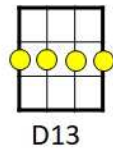

# Spooky Medley

Classics IV / Atlanta Rhythm Section/Dusty Springfield

1	&	2	&	3	&	4	&
	Π		Π	V			
1	&	2	&	3	&	4	&
	Π	V		V			

Intro: ||: **Am7** | **D13** :||  
*Bah bah bah bah bah bah*

Youtube (Dusty Springfield): <https://youtu.be/f7QzxYAjgNc>  
 percussion: use guiro

**Am7** **D13** **Am7 D13**  
 In the cool of the evening when everything is gettin' kind of groovy (*bah bah etc*)  
**Am7** **D13** **Am7 D13**  
 I call you up and ask you if you'd like to go with me and see a movie (*bah bah etc*)  
**Am7**  
 First you say no, you've got some plans for the night  
**D13 stop D#dim7 / / / stop**  
 And then you stop and say all right  
**Am7** **D13** **Am7 Em7**  
 Love is kinda crazy with a spooky little girl like you (*bah bah bah, bah bah*)

**Dm** **|Gm**  
You know that gypsy with the gold-capped tooth

**F** **|F** **Dm** **|**  
She's got a pad down on Thirty-Fourth and Vine  
*Serve it up*

**Gm** **A** **Dm** **|**  
Sellin' little bottles of Love Potion Number Nine  
*Break it down*

**|Bm |Bm |F#|F# |Bm**  
Poison iv-y-y, poison iv-y-y, late at night while you're sleepin'  
**|Em |D |A7 //////////////**  
Poison ivy comes a-creepin' a-rou-ou-ou-ound

**D stop** **|D C D |D stop** **|D C D**  
She's pretty as a daisy, but look out man she's crazy  
**D stop** **|D C D |D sprong** **|Bm sprong**  
She'll really do you in, if you let her get under your skin