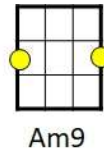

# Spooky Medley

Classics IV / Atlanta Rhythm Section/Dusty Springfield

1	&	2	&	3	&	4	&
	Π		Π	V			
1	&	2	&	3	&	4	&
	Π	V		V			

Intro: ||: **Am7** | **D13** :||  
*Bah bah bah bah bah bah*

Youtube (Dusty Springfield): <https://youtu.be/f7QzxYAjgNc>  
 percussion: use guiro

**Am7** **D13** **Am7 D13**  
 In the cool of the evening when everything is gettin' kind of groovy (*bah bah etc*)  
**Am7** **D13** **Am7 D13**  
 I call you up and ask you if you'd like to go with me and see a movie (*bah bah etc*)  
**Am7**  
 First you say no, you've got some plans for the night  
**D13 stop D#dim7 / / / stop**  
 And then you stop and say all right  
**Am7** **D13** **Am7 Em7**  
 Love is kinda crazy with a spooky little girl like you (*bah bah bah, bah bah*)

**Dm** **|Gm**  
You know that gypsy with the gold-capped tooth

**F** **|F** **Dm** **|**  
She's got a pad down on Thirty-Fourth and Vine  
*Serve it up*

**Gm** **A** **Dm** **|**  
Sellin' little bottles of Love Potion Number Nine  
*Break it down*

**|Bm |Bm |F#|F# |Bm**  
Poison iv-y-y, poison iv-y-y, late at night while you're sleepin'  
**|Em |D |A7 //////////////**  
Poison ivy comes a-creepin' a-rou-ou-ou-ound

**D stop** **|D C D |D stop** **|D C D**  
She's pretty as a daisy, but look out man she's crazy  
**D stop** **|D C D |D sprong** **|Bm sprong**  
She'll really do you in, if you let her get under your skin