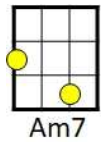

# Spooky Medley

Classics IV / Atlanta Rhythm Section/Dusty Springfield

1	&	2	&	3	&	4	&
	Π		Π	V			
1	&	2	&	3	&	4	&
	Π	V		V			

Intro: ||: **Am7** | **D13** :||  
*Bah bah bah bah bah bah*

Youtube (Dusty Springfield): <https://youtu.be/f7QzxYAjgNc>  
 percussion: use guiro

**Am7** **D13** **Am7 D13**  
 In the cool of the evening when everything is gettin' kind of groovy (*bah bah etc*)  
**Am7** **D13** **Am7 D13**  
 I call you up and ask you if you'd like to go with me and see a movie (*bah bah etc*)  
**Am7**  
 First you say no, you've got some plans for the night  
**D13 stop D#dim7 / / / stop**  
 And then you stop and say all right  
**Am7** **D13** **Am7 Em7**  
 Love is kinda crazy with a spooky little girl like you (*bah bah bah, bah bah*)

**|Bm |Bm |F#|F# |Bm**  
Poison iv-y-y, poison iv-y-y, late at night while you're sleepin'  
**|Em |D |A7 //////////////**  
Poison ivy comes a-creepin' a-rou-ou-ou-ound

**D stop** **|D C D |D stop** **|D C D**  
She's pretty as a daisy, but look out man she's crazy  
**D stop** **|D C D |D sprong** **|Bm sprong**  
She'll really do you in, if you let her get under your skin